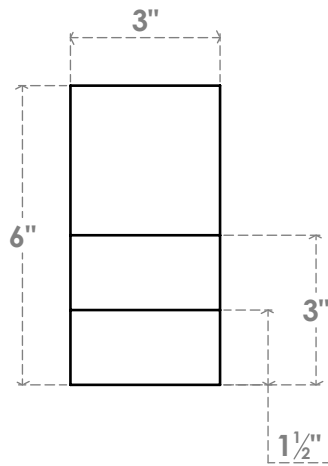

RFTP03X06X30GRN

3"W X 6"H X 30"L GREENSBORO ARCHITECTURAL GRADE PVC RAFTER TAIL

SIDE PROFILE

FRONT PROFILE

ISOMETRIC

EKENA
 MILLWORK
 EKENA MILLWORK
 2300 WEST MAIN ST.
 CLARKSVILLE, TX 75426
 TOLL FREE: 866-607-0453
 WWW.EKENAMILLWORK.COM

NOTES

1. INSTALLATION TO BE COMPLETED IN ACCORDANCE WITH MANUFACTURER'S SPECIFICATIONS.
2. DRAWING MAY NOT BE TO SCALE
3. THIS DRAWING IS INTENDED FOR DESIGN AND PLANNING PURPOSES ONLY.
4. ALL INFORMATION CONTAINED HEREIN WAS CURRENT AT THE TIME OF DEVELOPMENT BUT MUST BE REVIEWED AND APPROVED BY THE PRODUCT MANUFACTURER TO BE CONSIDERED ACCURATE.
5. ARCHITECTURAL GRADE PVC PRODUCTS ARE MADE FROM EXPANDED CELLULAR PVC AND COME NATURALLY WHITE BUT MAY BE PAINTED