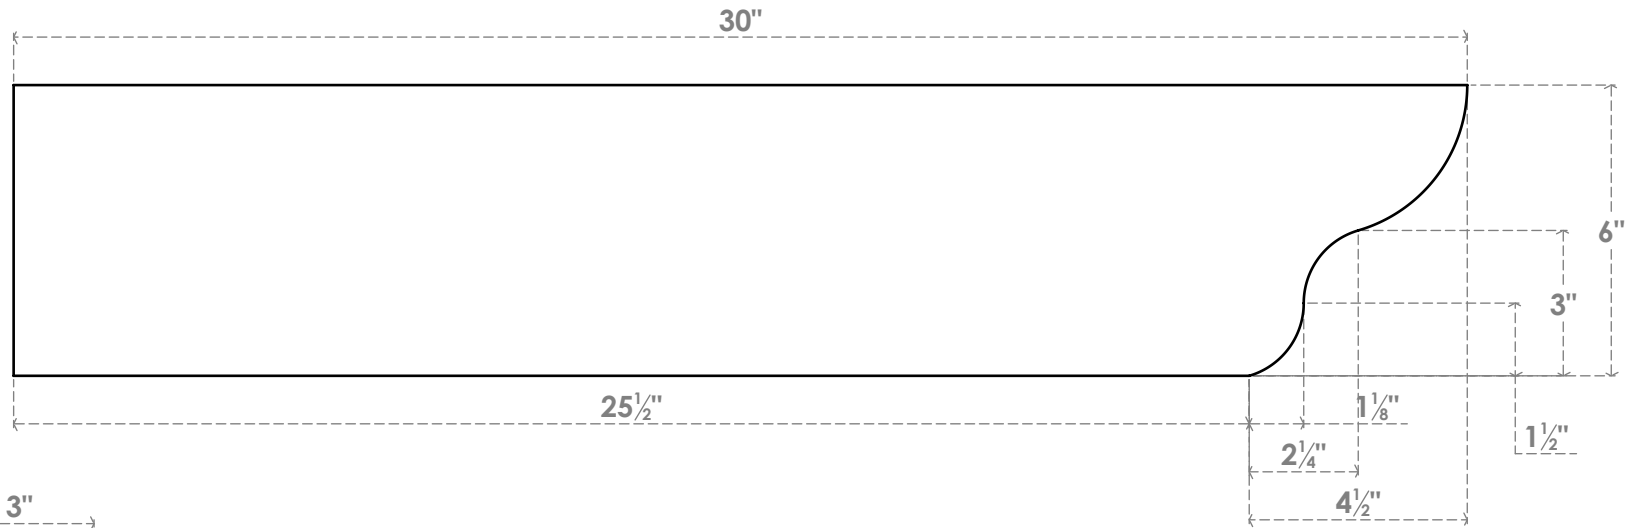

RFTP03X06X30GRN

3"W X 6"H X 30"L GREENSBORO ARCHITECTURAL GRADE PVC RAFTER TAIL

SIDE PROFILE

FRONT PROFILE

ISOMETRIC

EKENA
 MILLWORK
 EKENA MILLWORK
 2300 WEST MAIN ST.
 CLARKSVILLE, TX 75426
 TOLL FREE: 866-607-0453
 WWW.EKENAMILLWORK.COM